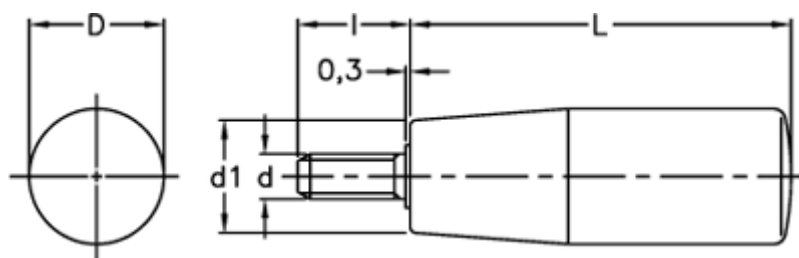

Article number: 2304022011

Description: E+G Handle  
I.280/90 p-M12x16

## Measures

---

D = 28  
d1 = 22  
d 6g = M12  
l = 16  
L = 90